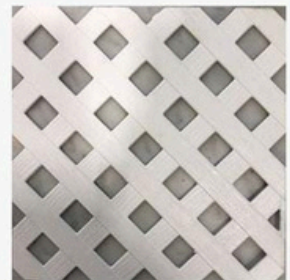

PRIVACY DIAMOND LATTICE TRELLIS SHEET (1205mm x 2410mm x 5mm Thick)

SMOOTH CREAM

CHARCOAL BLACK

HERITAGE RED

STONE

CAULFIED GREEN

OFF WHITE

SLATE GREY

BRIGHT WHITE

Privacy diamond lattice trellis sheet

- Stylish lattice sheet designed to provide privacy and enhance outdoor spaces.
- Durable, weather-resistant, and ideal for gardens, balconies, and fences.

Chicken Hexagonal Wire Mesh

- Chicken wire is thin, flexible wire with small hexagon holes, mainly used for animal fences
- It is also used in building to hold plaster or cement and helps stop cracks

PVC Coated Chain Link

- Sharp-edged fencing wire designed for strong boundary protection.
- Durable, easy to install, and ideal for agricultural and industrial fencing.

Tata “T” Angle

- Strong and durable steel “T” angles used for fence support and structure.
- Ensures long-lasting stability and easy installation for all types of fencing.