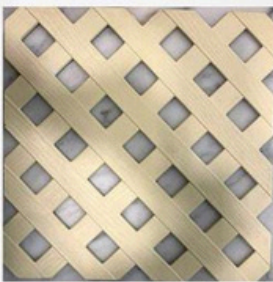

PRIVACY DIAMOND LATTICE TRELLIS SHEET (1205mm x 2410mm x 5mm Thick)

SMOOTH CREAM

CHARCOAL BLACK

HERITAGE RED

STONE

CAULFIED GREEN

OFF WHITE

SLATE GREY

BRIGHT WHITE

Privacy diamond lattice trellis sheet

- Stylish lattice sheet designed to provide privacy and enhance outdoor spaces.
- Durable, weather-resistant, and ideal for gardens, balconies, and fences.

Chicken Hexagonal Wire Mesh

- Chicken wire is thin, flexible wire with small hexagon holes, mainly used for animal fences
- It is also used in building to hold plaster or cement and helps stop cracks

PVC Coated Chain Link

- Sharp-edged fencing wire designed for strong boundary protection.
- Durable, easy to install, and ideal for agricultural and industrial fencing.

Tata “T” Angle

- Strong and durable steel “T” angles used for fence support and structure.
- Ensures long-lasting stability and easy installation for all types of fencing.