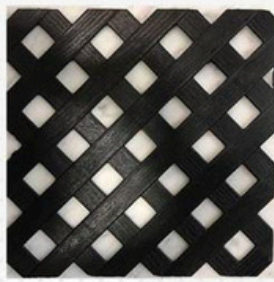

CHARCOAL BLACK