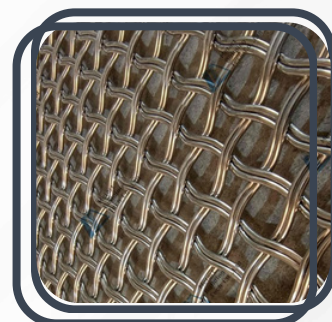

+91 93630 27090

+91 80567 76177

www.primefence.com

**No.431, Mamarathottam,
Sulur Taluk, Peedampalli,
Coimbatore-641016,
Tamil Nadu, India**