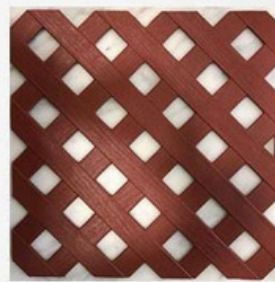

HERITAGE RED