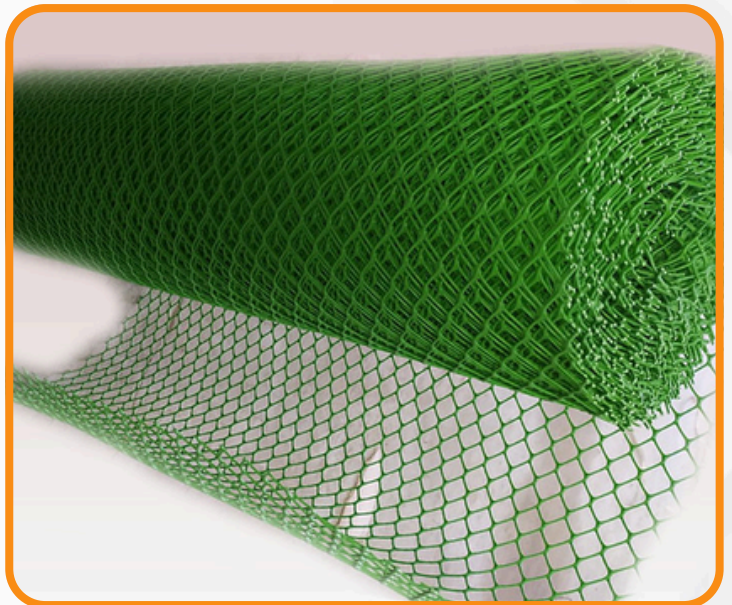

- Sharp-edged fencing wire designed for strong boundary protection.
- Durable, easy to install, and ideal for agricultural and industrial fencing.

Tata “T” Angle

- Strong and durable steel “T” angles used for fence support and structure.
- Ensures long-lasting stability and easy installation for all types of fencing.

TataKnotted Fence

- High-tensile, rust-resistant fencing designed for maximum strength and durability.
- Ideal for farms, boundaries, and industrial areas with easy installation and long life.

GI Wire

- Galvanized Iron (GI) Wire with high strength and corrosion resistance.
- Widely used for fencing, binding, and general industrial applications.

PVC Wire

- Flexible and durable wire coated with PVC for extra protection and long life.
- Commonly used in fencing, construction, and electrical applications.

Shaded Net

- Shading nets protect plants from too much sun, heat, wind, and pests.
- They help plants grow well by keeping the air and soil moist and the temperature just right.

PVC Green Wire Mesh

- PVC coating keeps the mesh strong and rust-free for a long time.
- Great for fencing and gardens because it is easy to use and lasts outdoors.

Plastic Mesh Net

- Does not rust and is suitable for outdoor use.
- Brightly colored and easy to install as safety fencing or insect net.