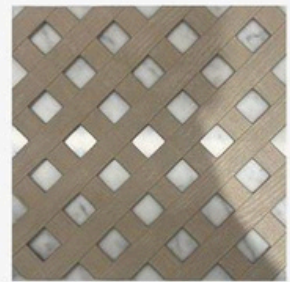

PRIVACY DIAMOND LATTICE TRELLIS SHEET (1205mm x 2410mm x 5mm Thick)

SMOOTH CREAM

CHARCOAL BLACK

HERITAGE RED

STONE

CAULFIED GREEN

OFF WHITE

SLATE GREY

BRIGHT WHITE

Privacy diamond lattice trellis sheet

- Stylish lattice sheet designed to provide privacy and enhance outdoor spaces.
- Durable, weather-resistant, and ideal for gardens, balconies, and fences.

Poly hex mesh

- Strong and flexible plastic mesh with hexagonal holes.
- Used for fencing, gardening, and protecting plants or animals.

Concertina Coils

- Razor-sharp security coils designed for high-level perimeter protection.
- Made from galvanized steel for durability, corrosion resistance, and easy installation.

Chicken Hexagonal Wire Mesh

- Chicken wire is thin, flexible wire with small hexagon holes, mainly used for animal fences
- It is also used in building to hold plaster or cement and helps stop cracks

PVC Coated Chain Link