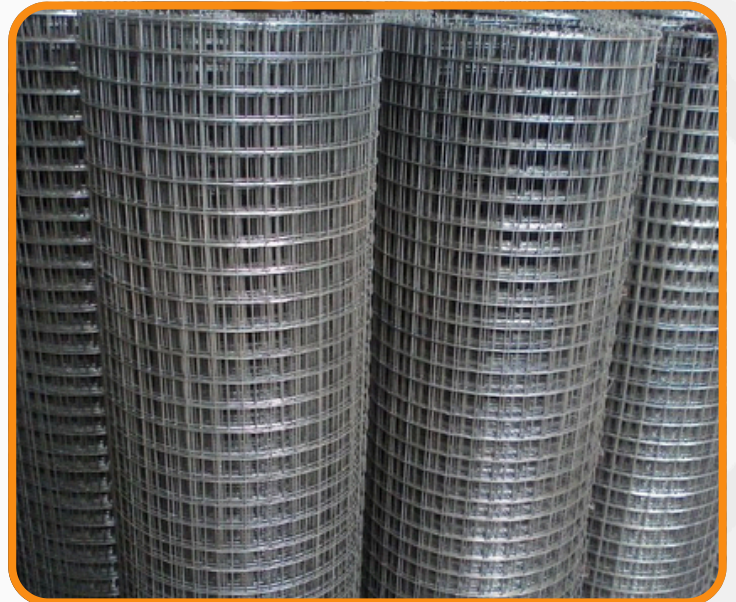

GI Weld Mesh

- Rust-resistant and long-lasting for outdoor and indoor use.
- Strong and reliable for fencing, construction, and security needs