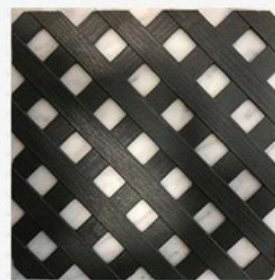

Artificial Grass Fence Roll

- Artificial grass fence rolls stay green and need no watering or cutting.
- Simple to put up and good for privacy or decoration anywhere.

PRIVACY DIAMOND LATTICE TRELLIS SHEET (1205mm x 2410mm x 5mm Thick)

SLATE GREY

Privacy diamond lattice trellis sheet

- Stylish lattice sheet designed to provide privacy and enhance outdoor spaces.
- Durable, weather-resistant, and ideal for gardens, balconies, and fences.