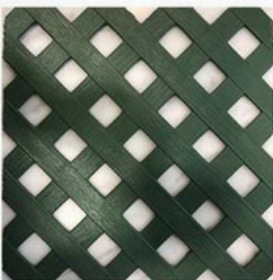

PRIVACY DIAMOND LATTICE TRELLIS SHEET (1205mm x 2410mm x 5mm Thick)

SMOOTH CREAM

CHARCOAL BLACK

HERITAGE RED

STONE

CAULFIED GREEN

OFF WHITE

SLATE GREY

BRIGHT WHITE

Privacy diamond lattice trellis sheet

- Stylish lattice sheet designed to provide privacy and enhance outdoor spaces.
- Durable, weather-resistant, and ideal for gardens, balconies, and fences.

Poly hex mesh

- Strong and flexible plastic mesh with hexagonal holes.
- Used for fencing, gardening, and protecting plants or animals.

Concertina Coils

- Razor-sharp security coils designed for high-level perimeter protection.
- Made from galvanized steel for durability, corrosion resistance, and easy installation.

Chicken Hexagonal Wire Mesh

- Chicken wire is thin, flexible wire with small hexagon holes, mainly used for animal fences
- It is also used in building to hold plaster or cement and helps stop cracks

PVC Coated Chain Link