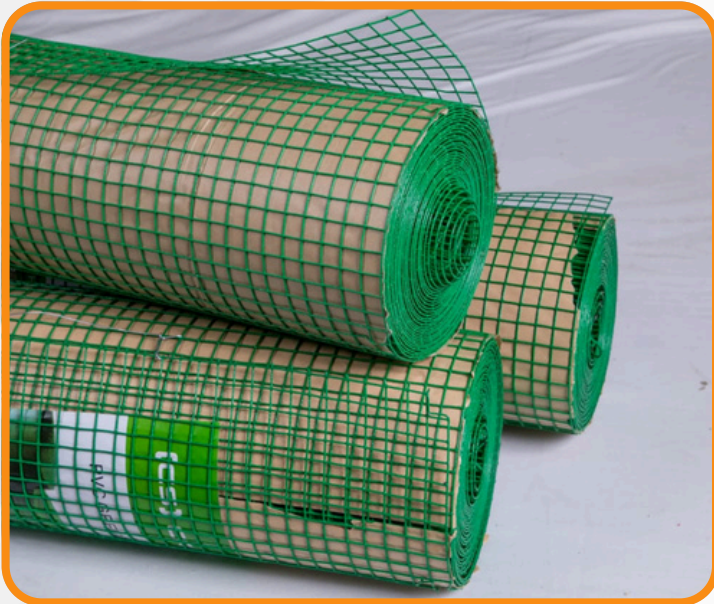

BRIGHT WHITE

Privacy diamond lattice trellis sheet

- Stylish lattice sheet designed to provide privacy and enhance outdoor spaces.
- Durable, weather-resistant, and ideal for gardens, balconies, and fences.

- Sharp-edged fencing wire designed for strong boundary protection.
- Durable, easy to install, and ideal for agricultural and industrial fencing.

Tata “T” Angle

- Strong and durable steel “T” angles used for fence support and structure.
- Ensures long-lasting stability and easy installation for all types of fencing.

TataKnotted Fence

- High-tensile, rust-resistant fencing designed for maximum strength and durability.
- Ideal for farms, boundaries, and industrial areas with easy installation and long life.

GI Wire

- Galvanized Iron (GI) Wire with high strength and corrosion resistance.
- Widely used for fencing, binding, and general industrial applications.

PVC Wire

- Flexible and durable wire coated with PVC for extra protection and long life.
- Commonly used in fencing, construction, and electrical applications.

Shaded Net

- Shading nets protect plants from too much sun, heat, wind, and pests.
- They help plants grow well by keeping the air and soil moist and the temperature just right.